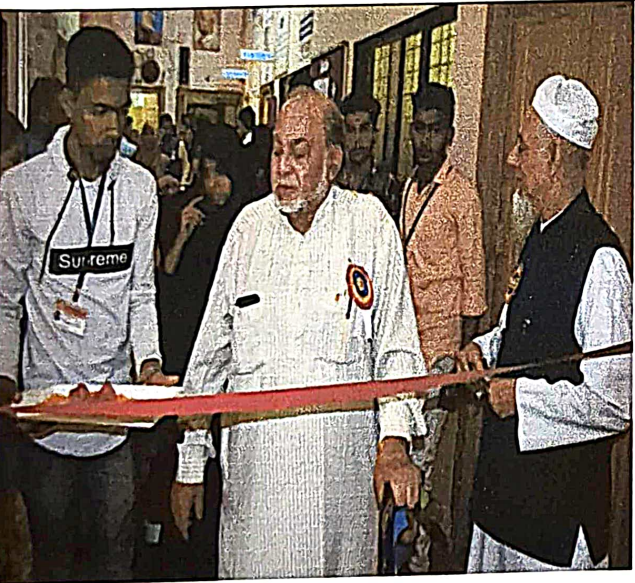

Photos of Cultural & sports events

2017-18

Principal

Shurparaka Educational & Medical Trust's
M. B. Harris College of Arts &
A. E. Kalsekar College of Commerce & Management
Nallasopara (W); Tal. Vasai, Dist. Palghar - 401 203.