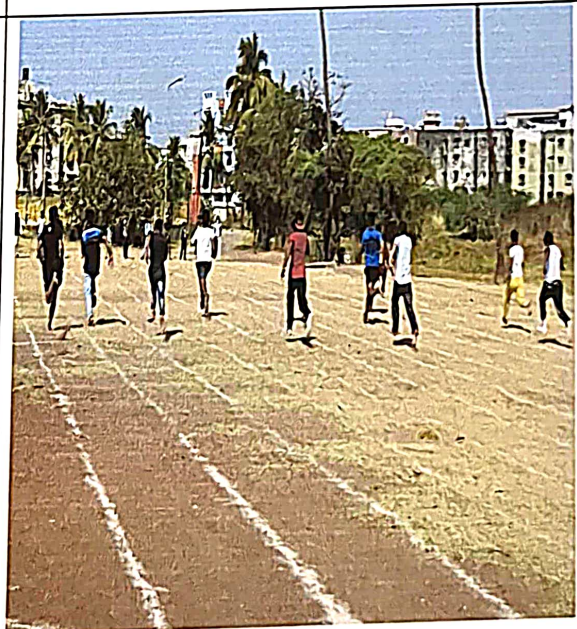

Photos of Cultural & sports events

2017-18

Principal

Shurparaka Educational & Medical Trust's
M. B. Harris College of Arts &
A. E. Kalsekar College of Commerce & Management
Nallasopara (W); Tal. Vasai, Dist. Palghar - 401 203.