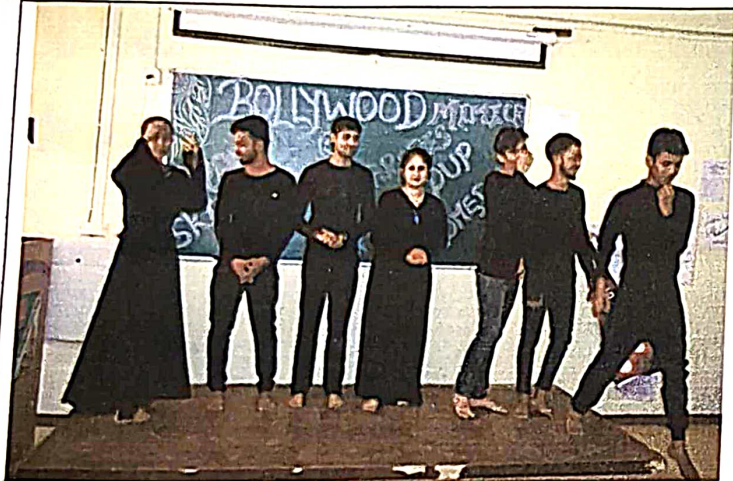

Photos of Cultural & sports events

2017-18

Principal

Shurparaka Educational & Medical Trust's
M. B. Harris College of Arts &
A. E. Kalsekar College of Commerce & Management
Nallasopara (W); Tal. Vasai, Dist. Palghar - 401 203.